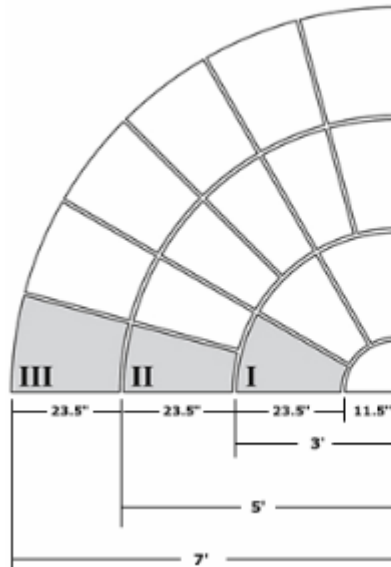

Patio Circular/Radial Stones

Pre-shaped radius and center stones are perfect for creating quarter, half and full circle designs. Also an ideal solution for curved walkways. Center pieces available in 12" radius quarter, half and full circles.

Half Circle

Full Circle*

	QUARTER CIRCLE Kit Contents:	HALF CIRCLE Kit Contents:	FULL CIRCLE Kit Contents:
3 Foot Radius	1 Quarter Circle 3 Radius I Stones	1 Half Circle 6 Radius I Stones	1 Full Circle 3 Radius I Stones
5 Foot Radius	1 Quarter Circle 3 Radius I Stones 6 Radius II Stones	1 Half Circle 3 Radius I Stones 12 Radius II Stones	1 Full Circle 12 Radius I Stones 24 Radius II Stones
7 Foot Radius	1 Quarter Circle 3 Radius I Stones 6 Radius II Stones 6 Radius III Stones	1 Half Circle 6 Radius I Stones 12 Radius II Stones 12 Radius III Stones	1 Full Circle 12 Radius I Stones 24 Radius II Stones 24 Radius III Stones