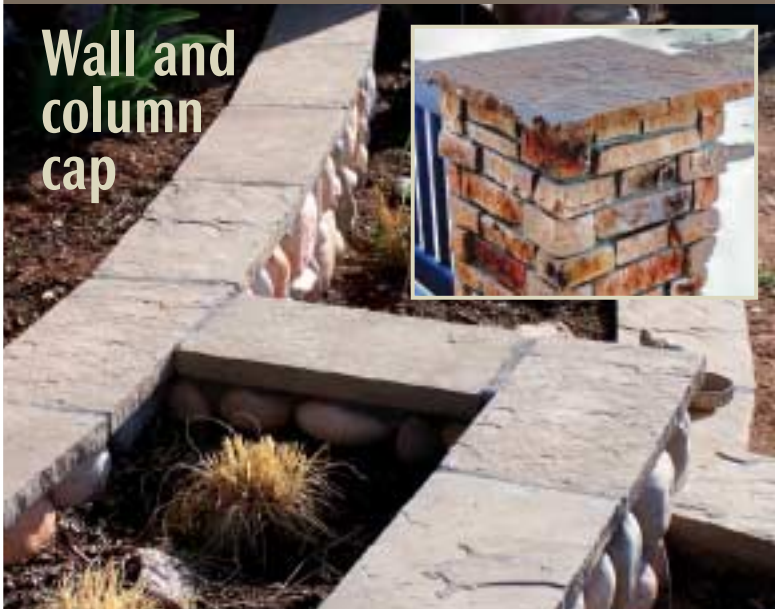

Patios

Walkways and stepping stones

Wall and column cap

*The natural choice
for handcrafted stone™*

Patio and Hardscape Products

The authentic look of natural stone without the installation hassles!

Your dream patio is only 5 EASY steps away!

- 1 Establish a positive grade sloping away from structures.
- 2 Install a solid base of compactable fill.
- 3 Cover compacted base with 1" layer of washed masonry sand.
- 4 Lay patio stones with uniform 1/2" joints.
- 5 Fill joints by sweeping in washed masonry sand, polymeric sand or other suitable joint filler.

That's all there is to it!
No irregular shapes to fit, no varying individual stone thicknesses to level.

At EarthStone Products we pride ourselves in quality. Quite simply, we offer the best alternative to natural stone. Our products are laboratory tested and field proven. Over the years we have established a loyal following of customers by providing consistent quality and extremely realistic stone products.

EarthStone patio stones are hand-colored, making each stone unique.

Pre-shaped radius and center stones are perfect for creating quarter, half and full circle designs. Also an ideal solution for curved walkways. Center pieces available in 12" radius quarter, semi and full circles.