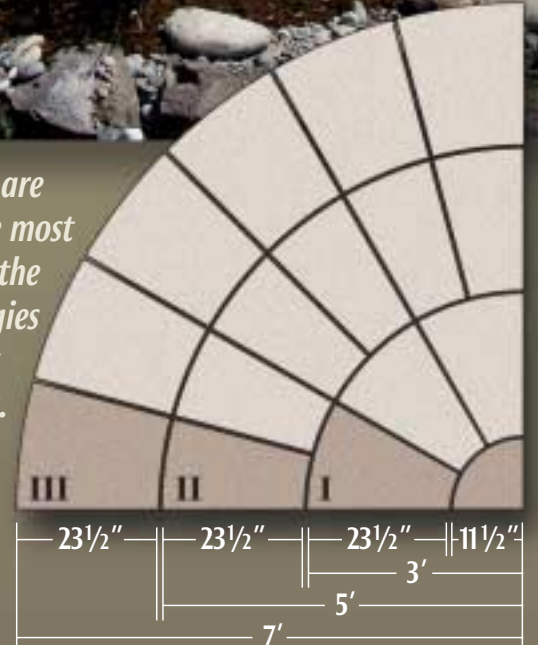

EarthStone patio stones are hand-colored, making each stone unique.

Pre-shaped radius and center stones are perfect for creating quarter, half and full circle designs. Also an ideal solution for curved walkways. Center pieces available in 12" radius quarter, semi and full circles.